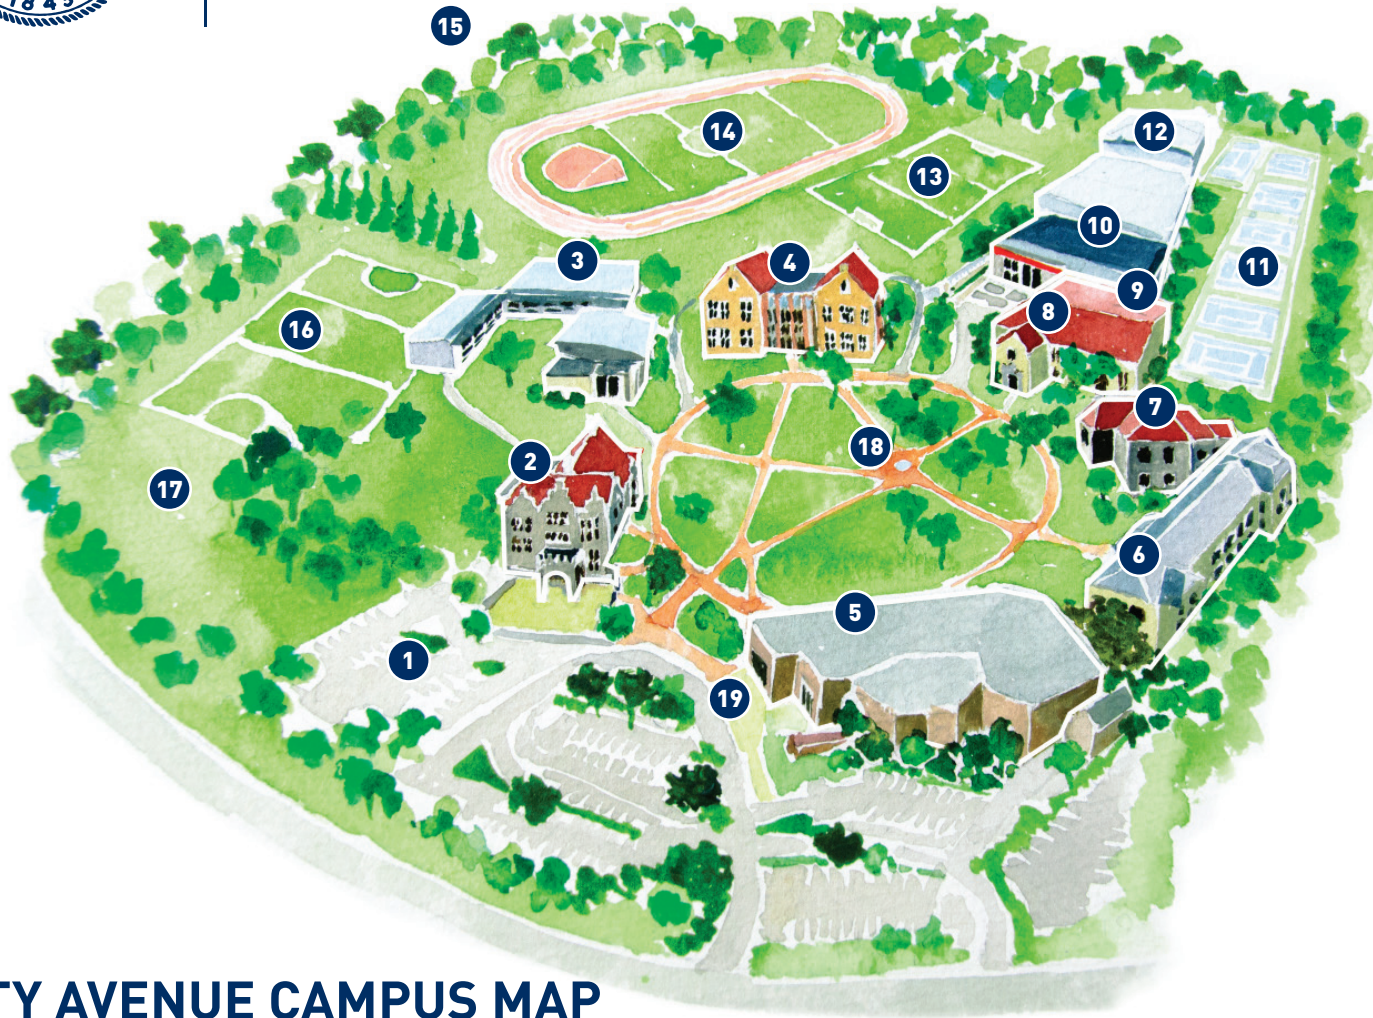

FRIENDS' CENTRAL SCHOOL

CITY AVENUE CAMPUS MAP

- | | | |
|----------------------------|--|---|
| 1. Visitor Parking | 8. Rex Gym | 15. Additional Playing Fields (Girls' & Boys' Soccer, Baseball, Boys' Lacrosse) |
| 2. Main Building | 9. Linton Gym | 16. Girls' Field Hockey & Girls' Lacrosse Field |
| 3. Language Building | 10. Shimada Athletic Center | 17. JV & Middle School Softball Field |
| 4. Fannie Cox Center (FCC) | 11. Tennis Courts | 18. Felsen Common |
| 5. Shallcross Hall | 12. Swimming Pool | 19. Pick-up & Drop-off Area
<i>(Buses only between 2:45 and 3:25 pm)</i> |
| 6. Middle School | 13. Varsity Softball & JV Soccer Field | |
| 7. Blackburn Library | 14. Track, Boys' & Girls' Soccer Field | |